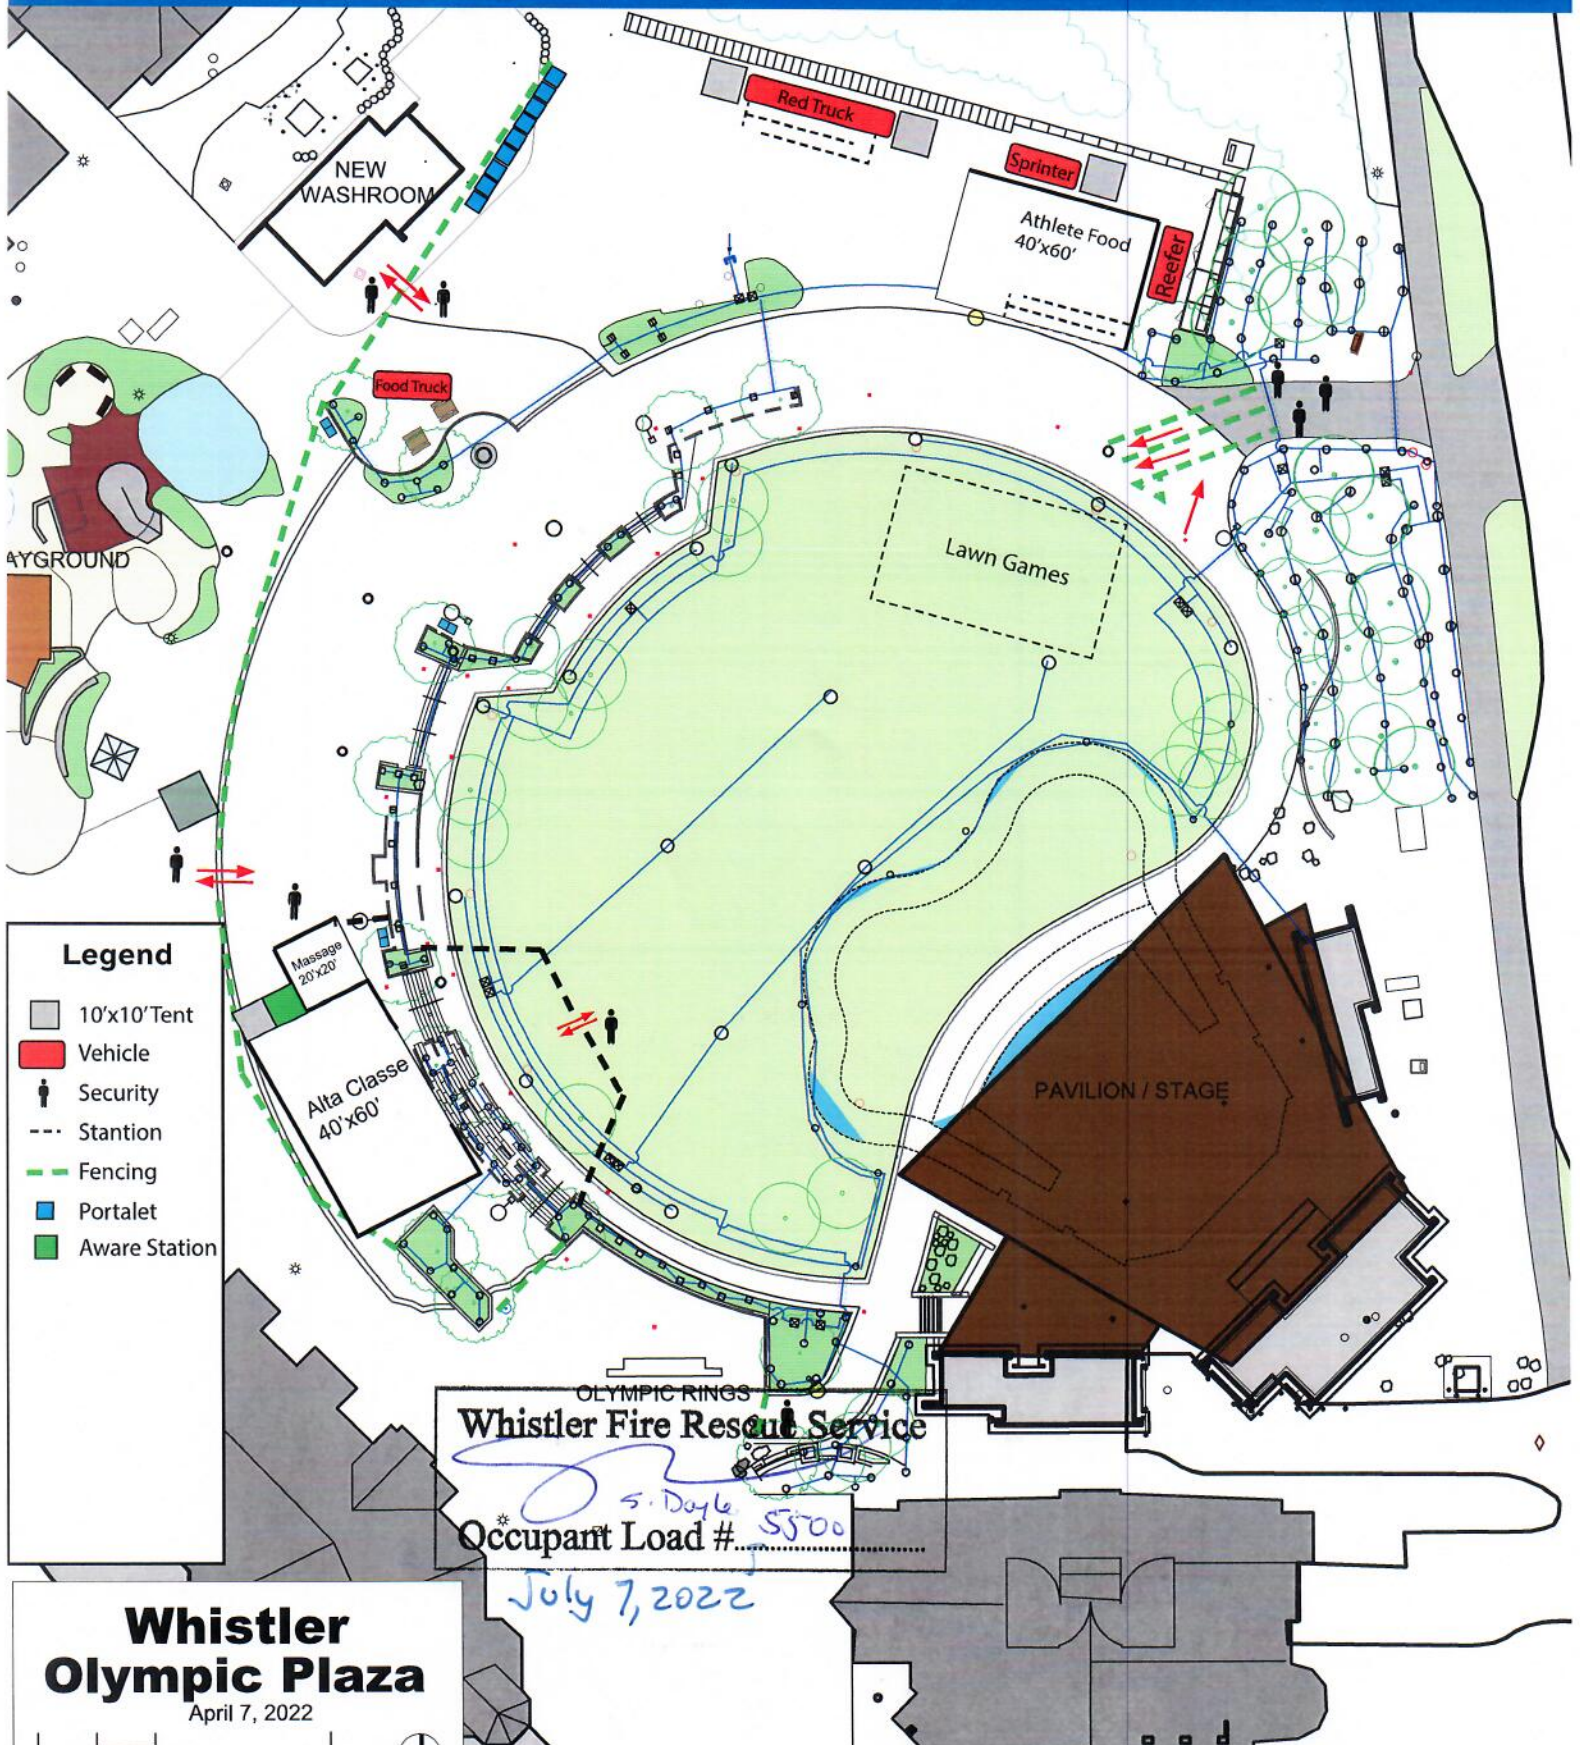

Celebration Plaza Whistler

Appendix B

RBC
Gran Fondo
WHISTLER

September 10, 2022

Area Size: 6900m² Max Occupant Load: 5500

Legend

- 10'x10' Tent
- Vehicle
- Security
- Station
- Fencing
- Portalet
- Aware Station

**Whistler
Olympic Plaza**

April 7, 2022